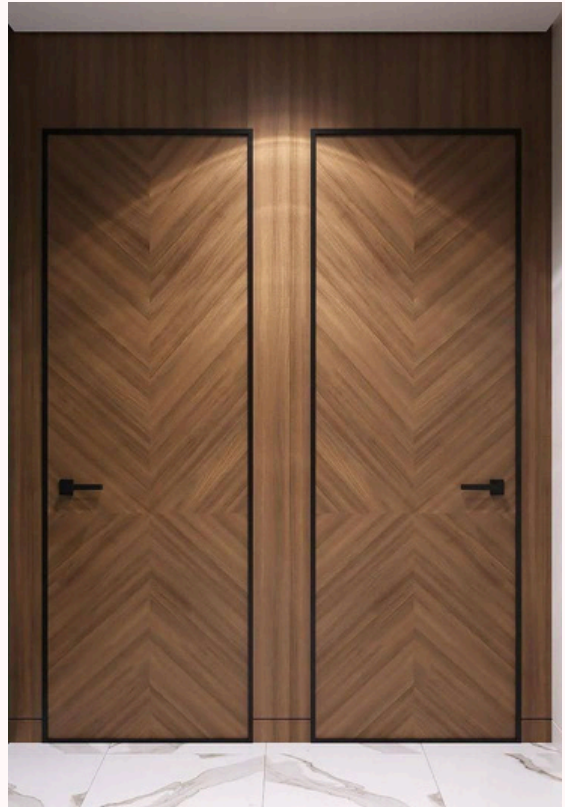

Sunburst Wooden Door with Bookmatch Design