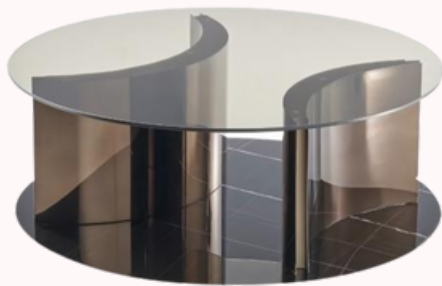

Nesting Coffee Table

A wood structure, with S.S. leg support, and marble top.

Centre Coffee Table

S.S. leg support with marble top.

Centre Coffee Table

Marble top with marble base.

Nesting Coffee Table

A wood structure, with marble top and wooden base.

Nesting Coffee Table

A wood structure, c/w S.S. and marble base and marble top.

Centre Coffee Table

Marble base with S.S. legs and glass top.

Centre Coffee Table

Wood structure with gold accent.

Centre Coffee Table