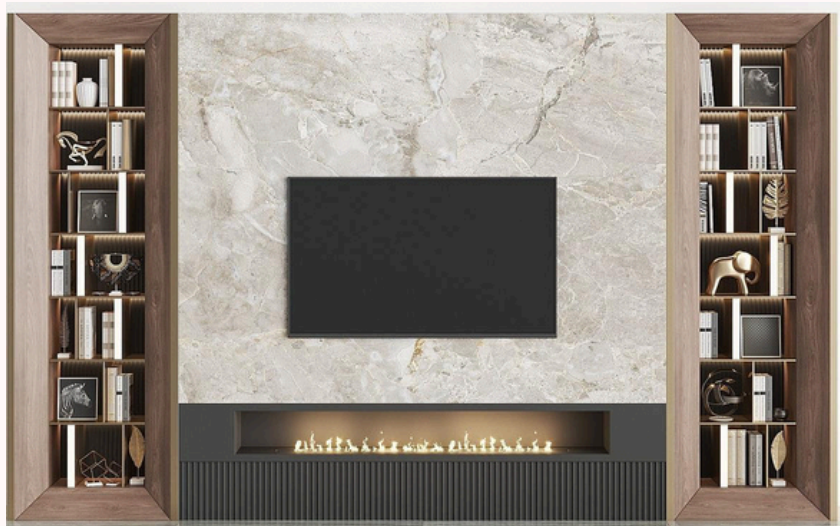

TV Unit

TV unit in wallpaper with marble stand c/w S.S. 2 sides shelving.

TV Unit

Wood structure and S.S. grooves c/w 2 sides cabinets and drawer with hidden LED.

TV Unit

Marble panel with wood and S.S. detailing c/w fireplace, 2 side shelving and hidden LED.